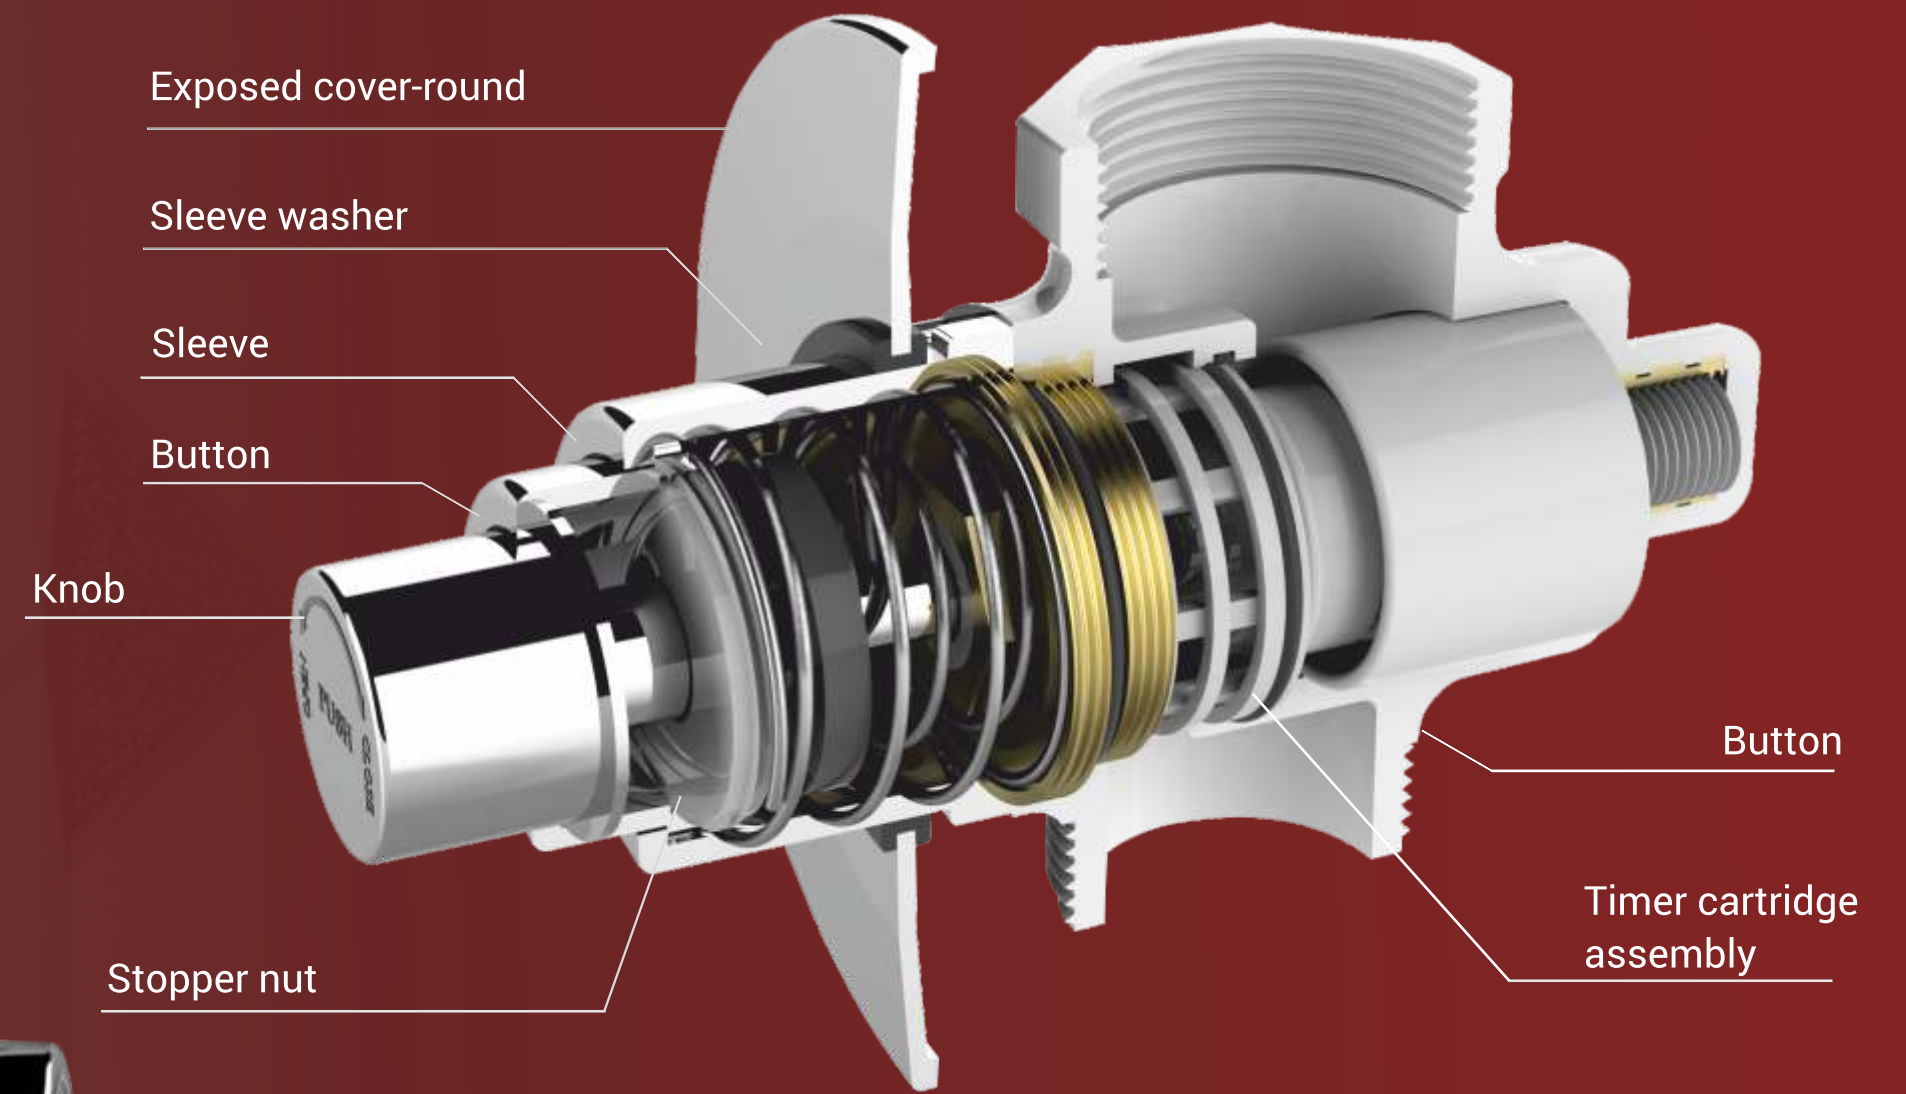

CONCEALED uPVC DUAL FLUSH VALVE

Next-gen innovation and cutting-edge technology.
Exactly what Watertec offers!

Concealed uPVC Dual Flush Valve - Round
(Available in 32mm & 40mm)

Concealed uPVC Dual Flush Valve - Square
(Available in 32mm & 40mm)