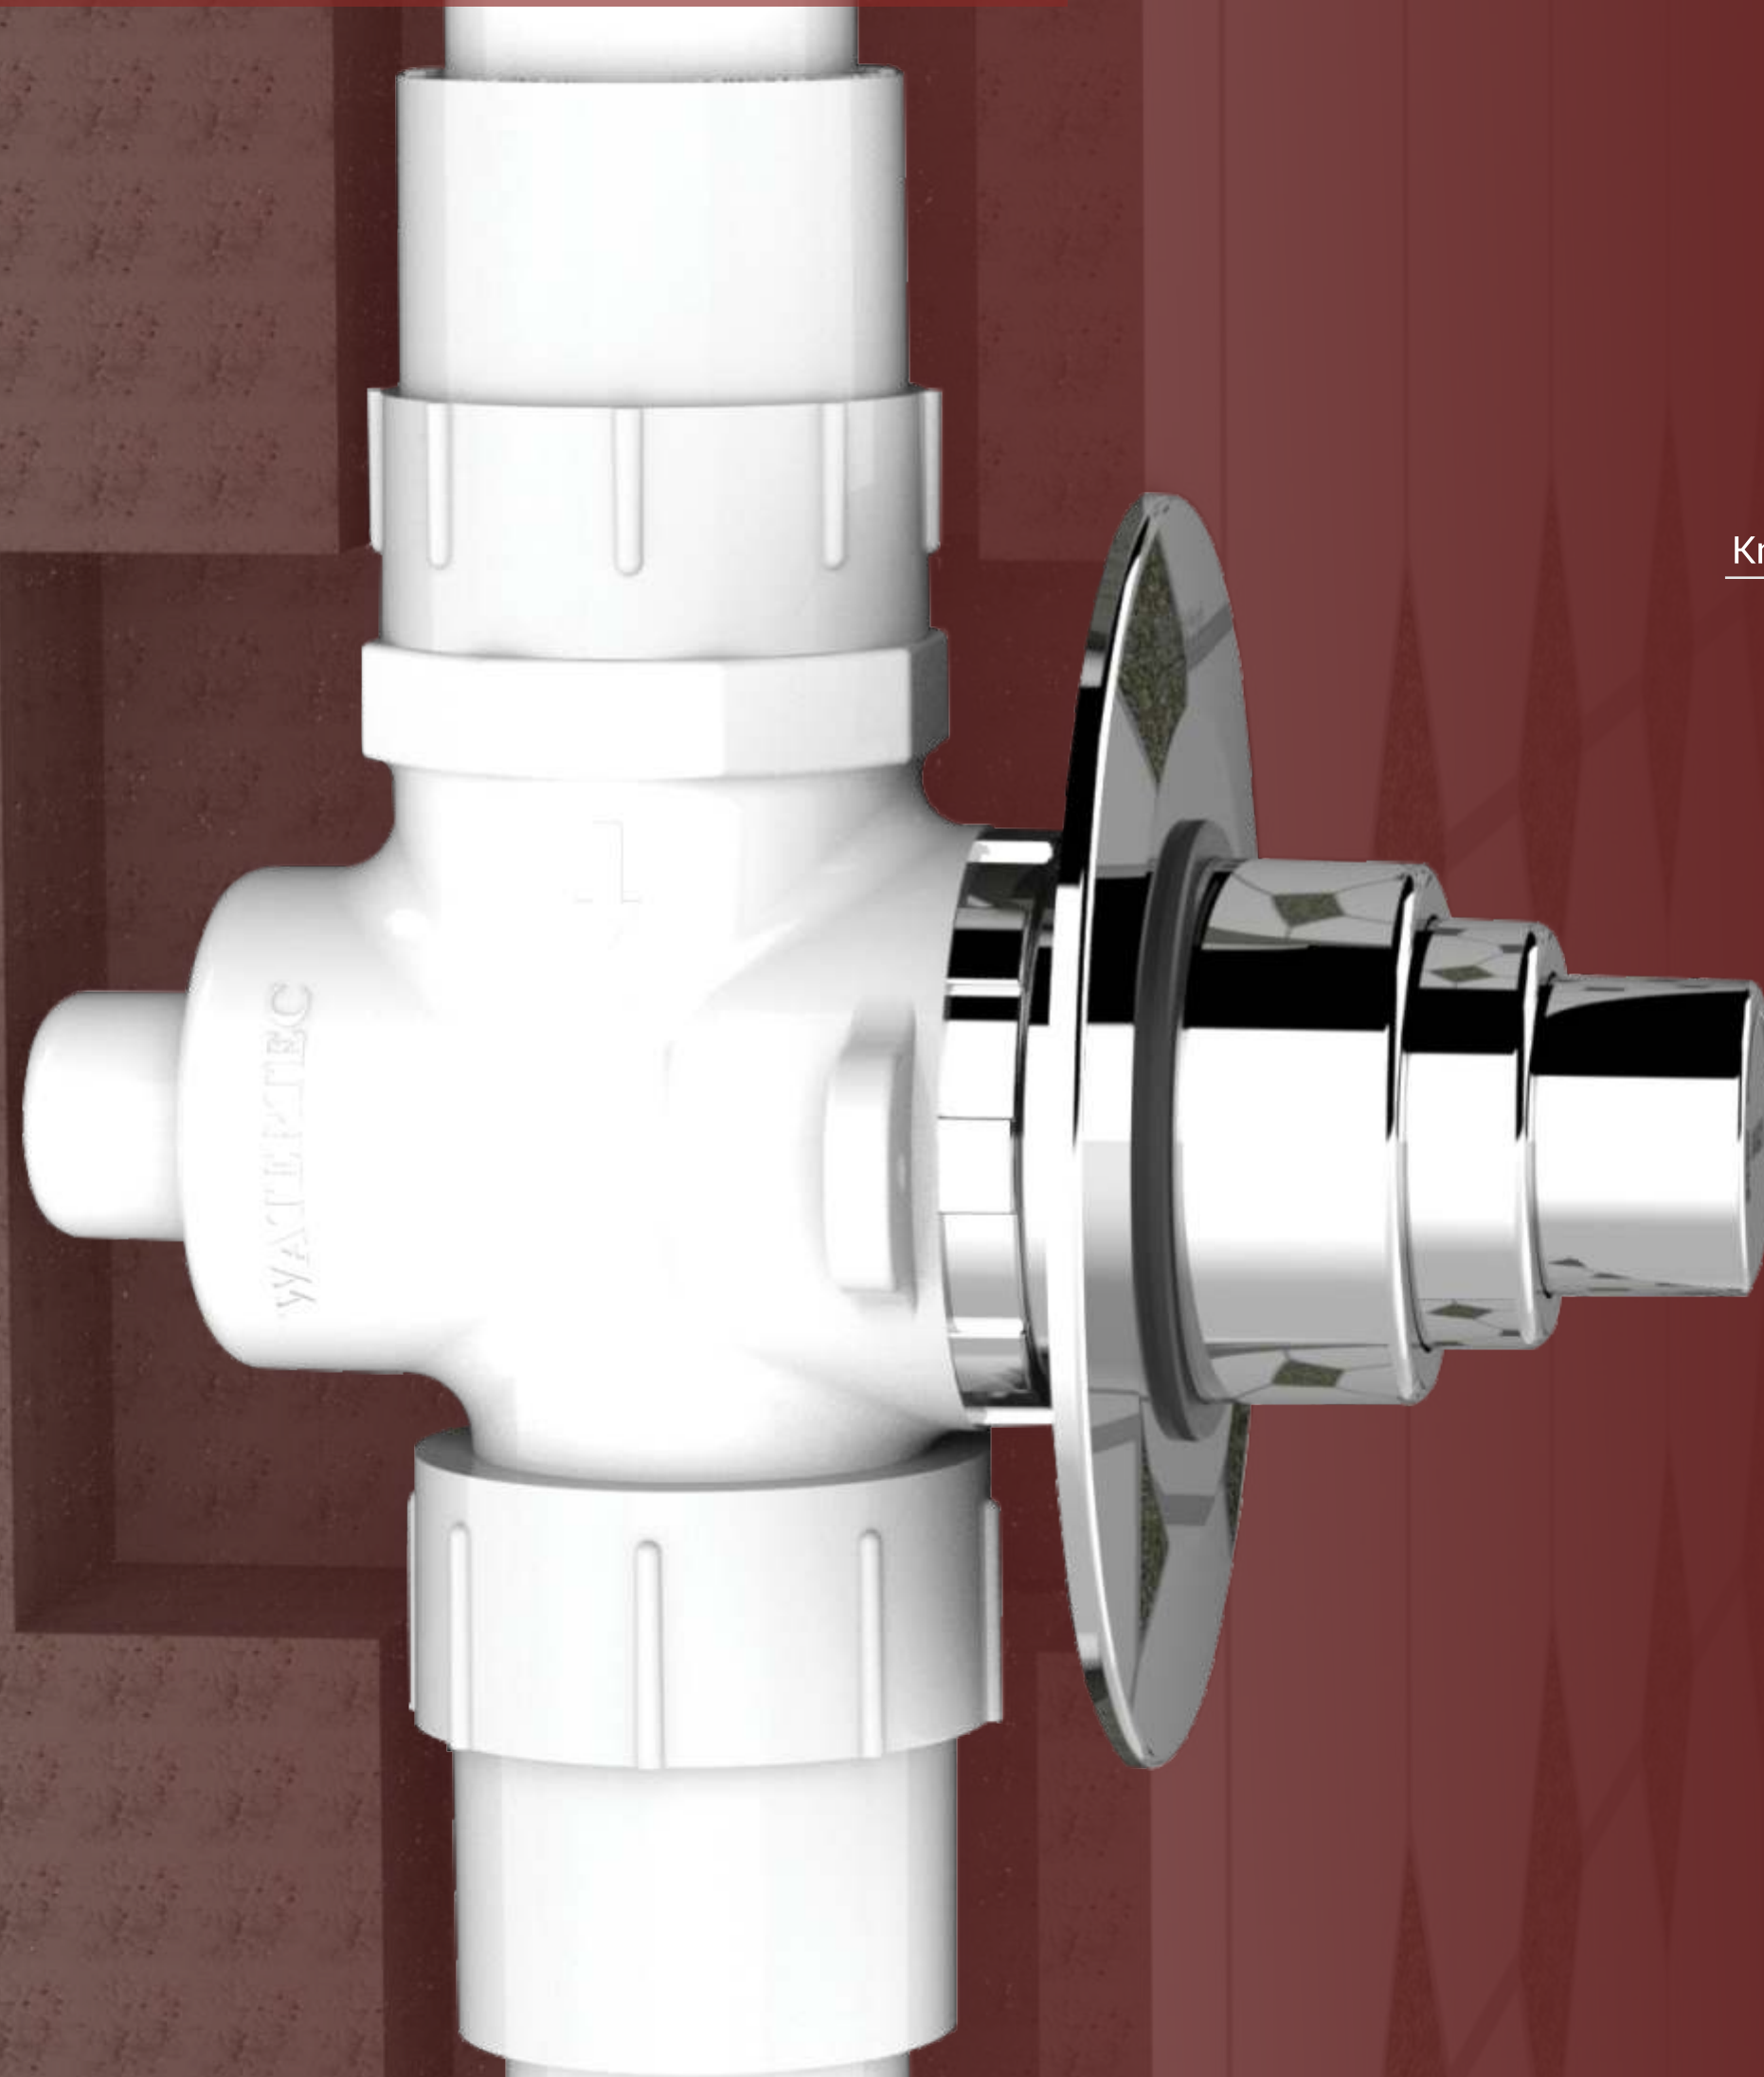

CONCEALED uPVC DUAL FLUSH VALVE

Next-gen innovation and cutting-edge technology.
Exactly what Watertec offers!

Concealed uPVC Dual Flush Valve - Round
(Available in 32mm & 40mm)

Concealed uPVC Dual Flush Valve - Square
(Available in 32mm & 40mm)